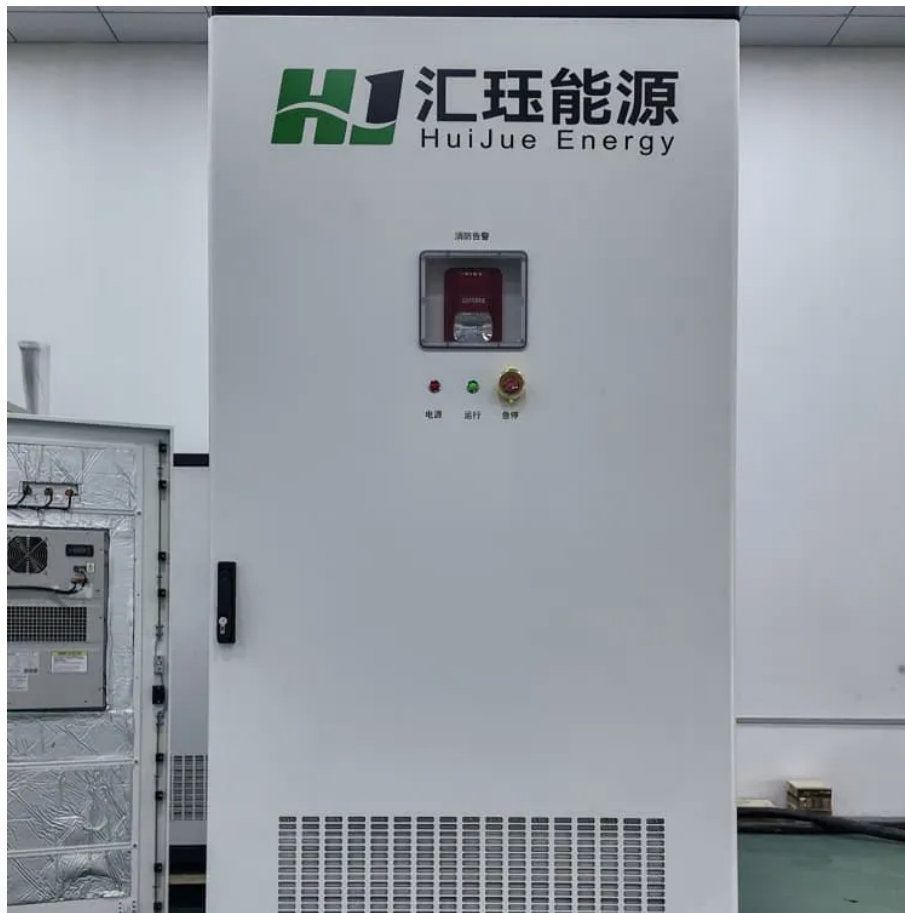

Withdrawable circuit breaker in South-Africa

Overview

What type of circuit breaker does DBSA use?

DBSA has a loose supply of equipment that is necessary for the maintenance and protection of industrial and commercial areas. One of them is the circuit breaker that comes in series (XT 1P to XT4 P), XT1B 160 TMD (63-630, 50-500, 40-450, 32-450, 25-450, 20-450, 16-450), and XT1C (20-450, 16-450, 63-630). MCE ELECTRIC entered the market in 2001.