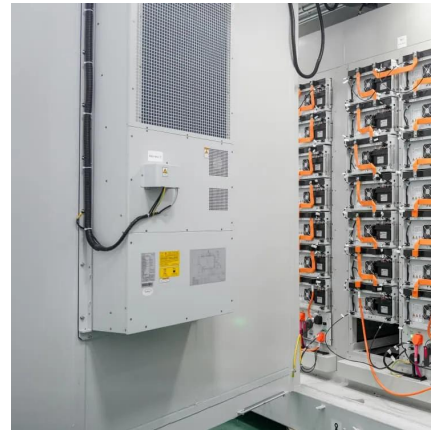

Withdrawable Type Circuit Breaker Supplier, Handcart Vacuum Circuit

Dec 5, 2025 · Liyond's withdrawable circuit breaker-PT handcart VCB are designed for reliable and efficient use. Such withdrawable type circuit breaker is suitable for high-voltage electrical ...