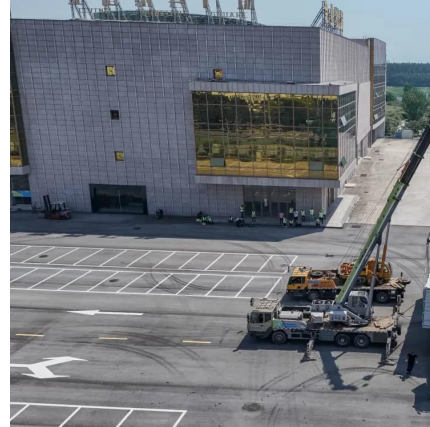

BS (Base Station)

Mar 4, 2023 · A base station (BS) is a key component of modern wireless communication networks, providing the interface between wireless ...