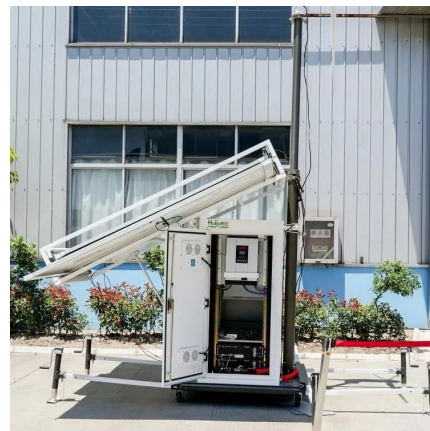

Best 21 Electrical Switchgear in Auckland Region , Yellow .nz

Electrical Switchgear in Auckland Region on yellow .nz. See reviews, photos, directions, phone numbers and more for the best Electrical Switchgear in Auckland Region.

[Western Switchgear Ltd](#)

We provide a full-service solution for the design, manufacturing and installation of electrical control systems and electrical switchboards ...