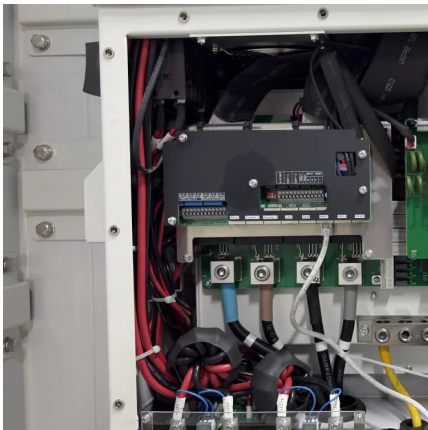

[Western Switchgear Ltd](#)

We provide a full-service solution for the design, manufacturing and installation of electrical control systems and electrical switchboards throughout New Zealand. Formed in 1985, Western ...