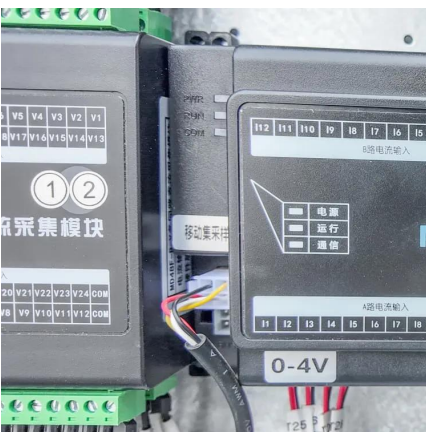

[Switchgear Control Panels & Switchgear Solutions » Bremca](#)

BREMCA's extensive range of quality switchgear includes bespoke solutions manufactured in New Zealand, as well as switchgear imported from the world's best brands.