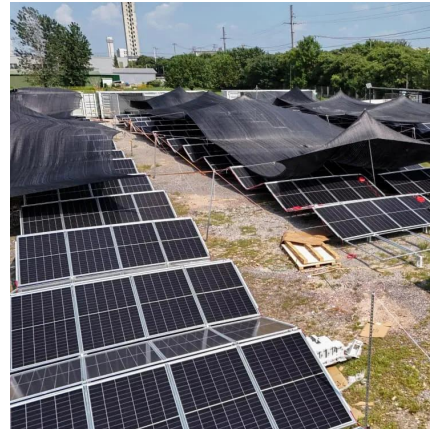

industrial, ...