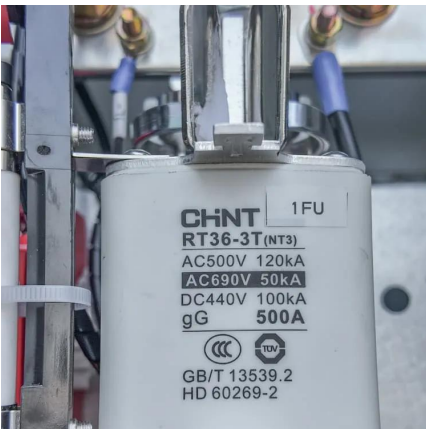

[Low Voltage & Medium Voltage Switchgear](#)

Siemens low-voltage switchgear is designed, tested, and constructed to provide superior power distribution, power monitoring, and control. Utilized in a range of applications like