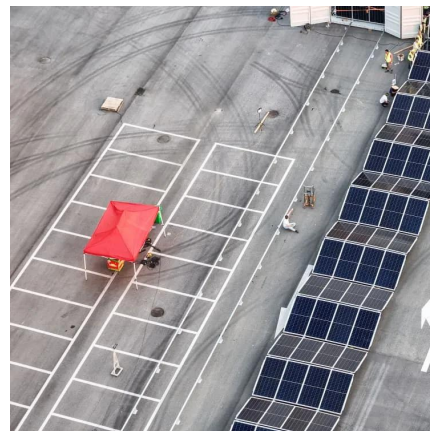

[Swapping Battery Station for Motorcycle](#)

Nov 30, 2025 · TYCORUN' s motorcycle battery swap station is specifically designed to provide efficient energy replenishment for electric two-wheelers. Featuring intelligent controls, high ...