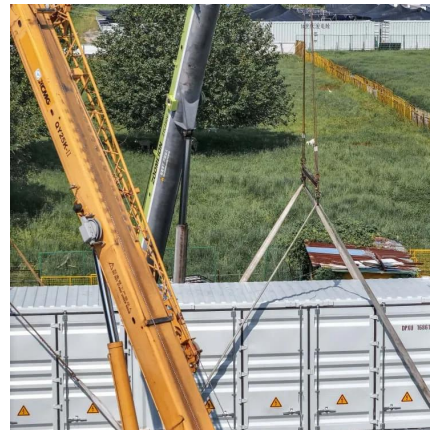

[TYCORUN Battery Swap Cabinets for Electric Motorcycles](#)

Nov 26, 2025 · Optimize your electric vehicle charging experience with our state-of-the-art battery swap cabinets tailored for electric motorcycles and EV scooters. Revolutionize your fleet ...

Battery Swap Cabinet Solution for E-Mobility , Reliable EV Battery

1 day ago · A Reliable Partner in the Electric Two- and Three-Wheeler Battery Swap Industry Since 2016, TYCORUN has been deeply involved in the battery swap cabinet field to create ...