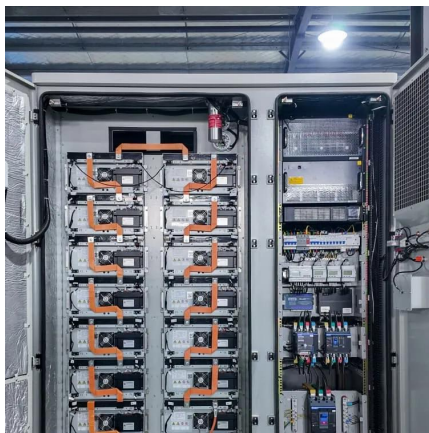

[Complete Guide to 5G Base Station ...](#)

Nov 17, 2024 · Explore how 5G base stations are built--from site planning and cabinet installation to power systems and cooling solutions. Learn the ...