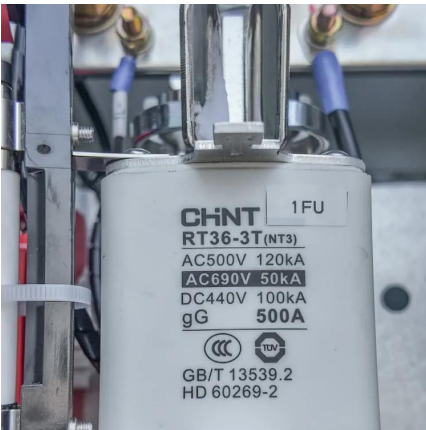

base station in 5g

Dec 8, 2023 · A 5G base station is a complex system that integrates advanced RF technology, digital signal processing, and network architecture to deliver high-performance wireless ...