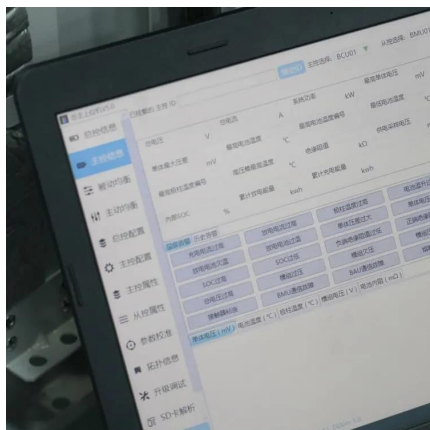

Understanding Base Stations: The Backbone of Wireless Communication

Jan 6, 2025 · Base Station But what exactly is a base station, and how does it work in wireless communication networks? This article explores the concept of base stations, their functions, ...