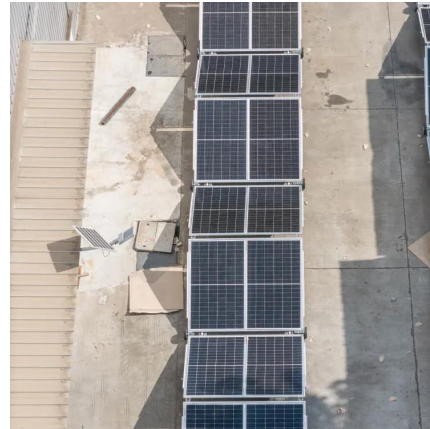

area and enables data transmission between mobile phones and the core network. It is the ...