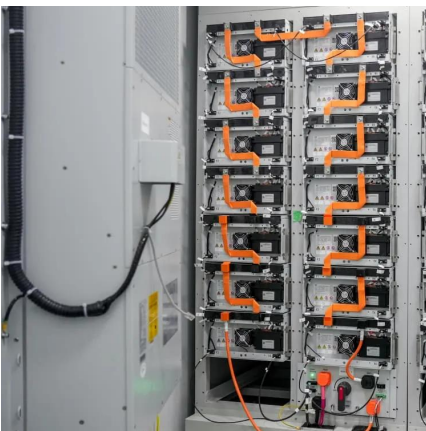

What Does a Base Station Do and Why Is It Essential for ...

Sep 5, 2025 · What Is a Base Station? A base station is a fixed point of communication between mobile devices and the wider telecom network. It transmits and receives radio signals, ...