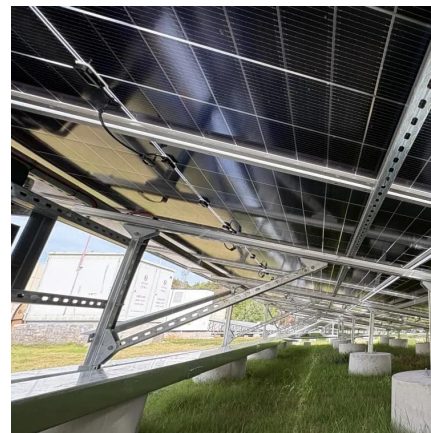

Pole-Type Base Station Cabinet , Efficient Energy Solutions ...

Discover the Pole-Type Base Station Cabinet with integrated solar, wind energy, and lithium batteries. Designed for seamless installation and remote monitoring, this energy-efficient ...