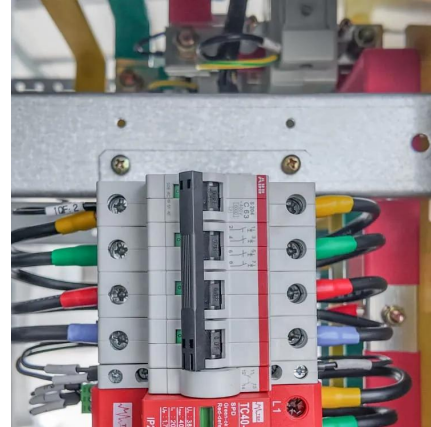

The transmitter characteristics define RF requirements for the wanted signal transmitted from the UE and base station, but also for the unavoidable unwanted emissions outside the transmitted ...

WHERE IS THE LOBAMBA PUMPED STORAGE POWER STATION