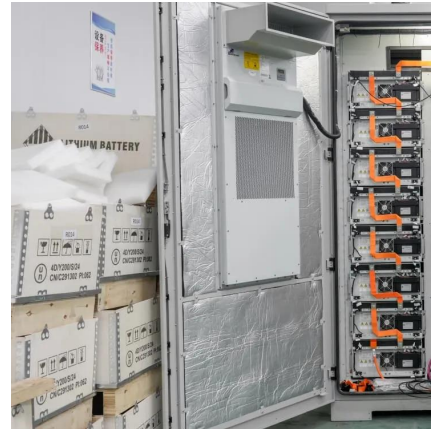

[Outdoor Integrated Energy Storage Cabinet](#)

Nov 27, 2025 · Outdoor Integrated Energy Storage Cabinet Discover TANFON's Outdoor Integrated Energy Storage System a cutting-edge ...