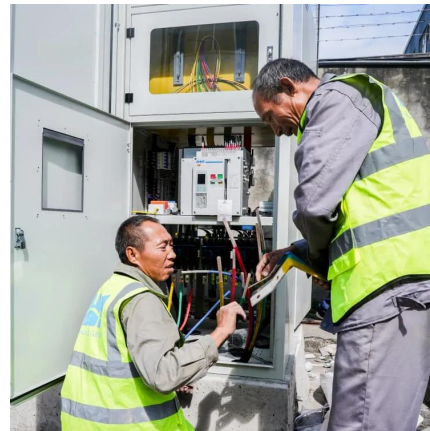

[Solar energy and communication battery cabinets](#)

Bete is one of the best battery cabinet manufacturing integrators in China, and we are committed to providing communications physical connectivity equipment products, technologies and ...