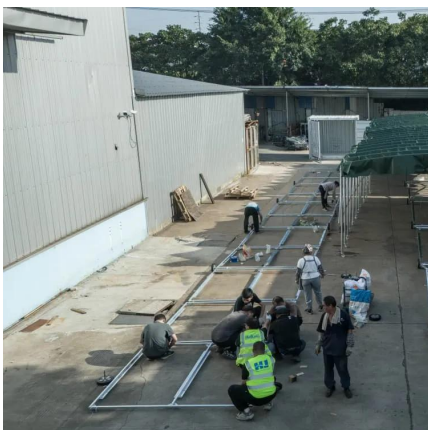

Weatherproof Battery Enclosures for Solar & 12v Batteries , Outdoor

Protect your solar batteries with AZE Telecom's weatherproof battery enclosures. Explore durable outdoor 12v battery storage, pole-mounted battery boxes, and wall-mounted enclosures ...