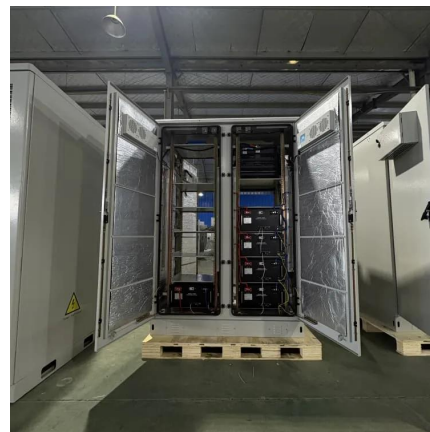

[Double Glass Curtain Wall_Industry News_News_Prima ...](#)

Among the various types of curtain walls available, double glass curtain walls have gained significant popularity due to their numerous advantages. This article will explore the features, ...