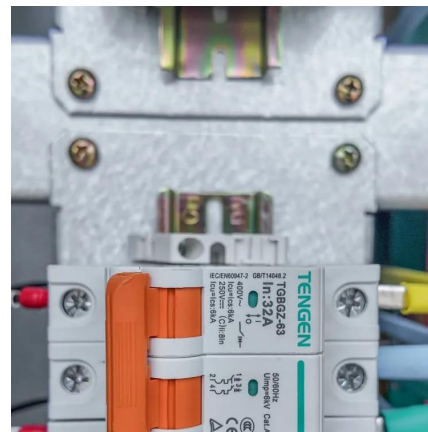

[UGREEN Uno Power Bank 10000mAh 30W](#)

30W Two-Way Fast Charging: This 10000 mAh battery bank supports up to 30W fast charging that can quickly refuel your iPhone 15 0-60% in 30 mins, dramatically reducing tedious waiting ...