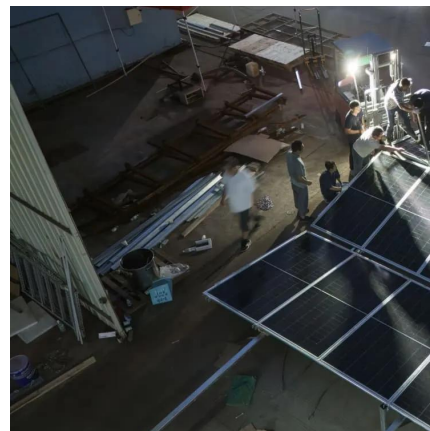

What is a Base Station in ...

What Does a Base Station do? Signal Transmission and Reception: The primary function of a base station is to transmit and receive radio signals. ...