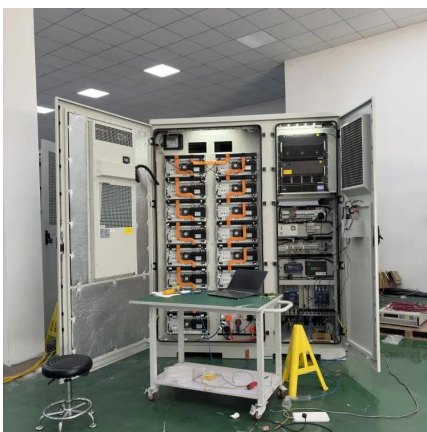

Base Stations

Jul 23, 2025 · It provides for the interchange of data between the base station and other network components, hence communication with ...