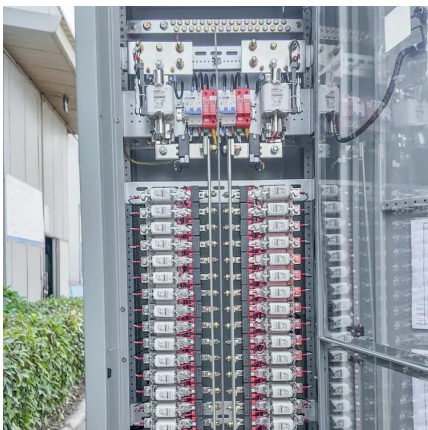

Systems now manufacture to order, portable multi-fuel Mobile Energy Boiler Rooms, that ...

[Container Technical Specifications - BSL Containers Ltd](#)

The most common type of shipping container is a standard 20 ft container, with an interior volume of 1,169 cubic ft (33.10 m³) and outside dimensions as follow: Imperial: 19ft 10.4? long x 8ft ...

[Folding container house](#)

Sep 6, 2023 · Folding containers, assembled. it has the container house characteristics is a foldable of building sturdy and designed durable using structure, a container and can structure. ...

[Container Houses Downloads - Catalogue, Data Sheet](#)

Aug 19, 2024 · Here you can find our latest product catalogue, data sheets, and detailed technical guides. Whether you want to explore our range of prefabricated container houses or need ...