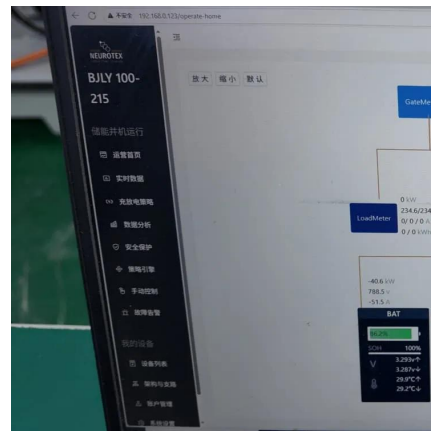

Is It Possible to Connect an Inverter to a Generator?

Aug 6, 2025 · Can you connect an inverter to a generator? Yes, and it can be a smart move--if done right. This complete guide explains how to safely link your inverter with a generator for ...