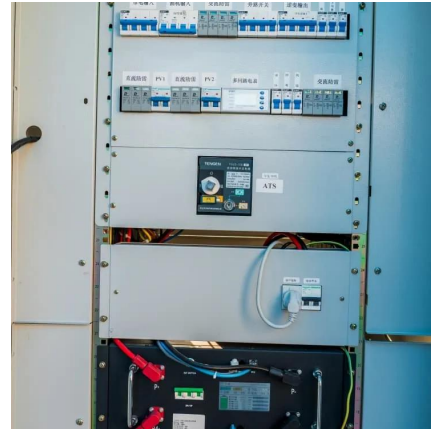

[Flat Tile Mounting CK-FT Series_Chiko Solar ...](#)

Aug 26, 2024 · Flat Tile Roof Mounting CK-FT Series CHIKO Flat Tile Hook offers the best and easiest solution for installation on a slate, cement or ...