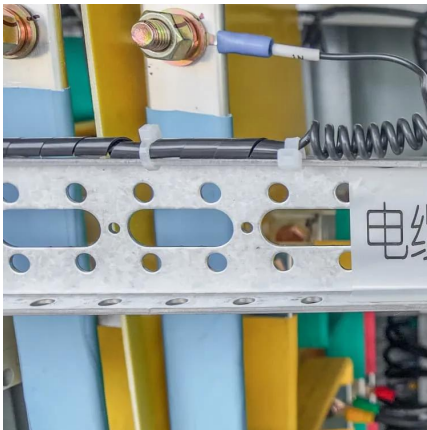

Solar Tiles: The Complete Buying Guide For Solar Tiles [2025] ...

Apr 21, 2025 · Solar tiles are made to complement flat concrete tile profiles and mix in with the roof plane. They are also suitable for restoring structures in historic or conservation-protected ...

flat tile roof solar mounting system

Snow Load:1.8KN/M2 Warranty:10 Years High Efficient pv mounting structure for flat tile roof CHIKO Flat Tile roof hook offers the best and easiest solution for installation on a slate, ...

Solar Tiles: The Complete Buying Guide For ...

Apr 21, 2025 · Solar tiles are made to complement flat concrete tile profiles and mix in with the roof plane. They are also suitable for restoring ...