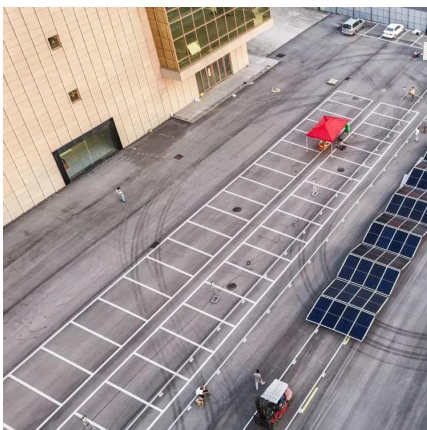

Flat Solar Tile

Oct 28, 2025 · Flat solar tiles perfectly combine architecture, aesthetics and photovoltaic technology, making the entire roof look beautiful and technological, and enhancing the value of ...