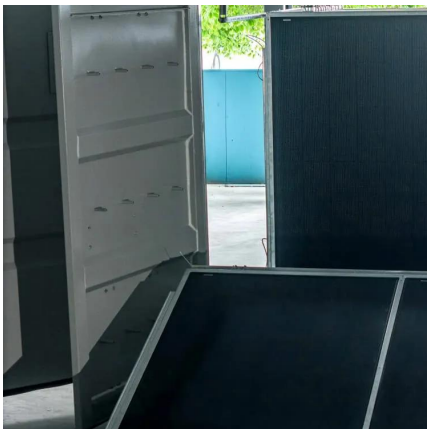

Glass Solar Tile

Solar tiles are roof-integrated BIPV modules identical to conventional roof tiles, the perfect way to invest in residential solar system. Pure Solar is ...