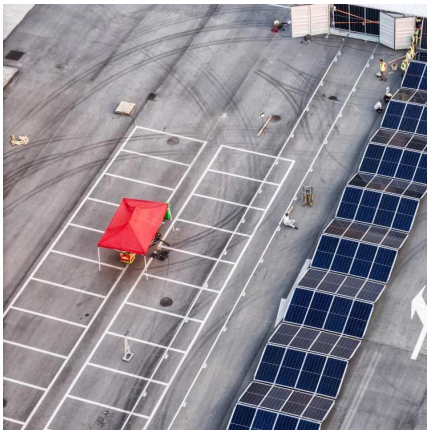

[Bess - TBS Engineering](#)

In remote areas or places lacking stable power supply, BESS, combined with renewable energy sources, establishes microgrids or isolated systems to deliver reliable electricity. BESS energy ...