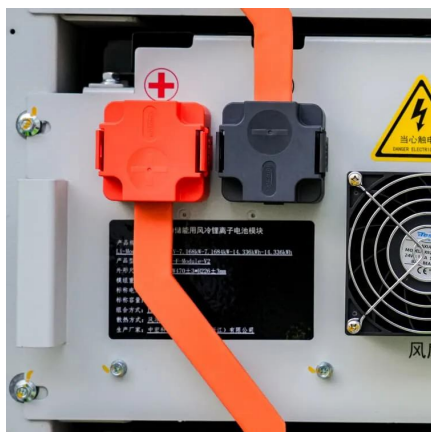

[ConTech Series: Thinking out of the box](#)

Apr 29, 2025 · Grand Dunman, an upcoming condominium near Dakota MRT station in eastern Singapore, looks like any other project under ...