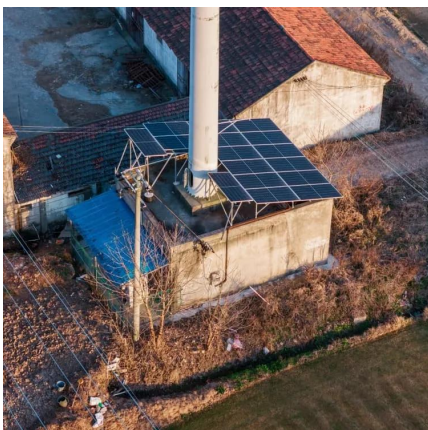

Construction Site Electrification with BESS Technology

Oct 21, 2025 · Site Electrification through BESS technology brings efficiency, sustainability, and safety to construction, reducing emissions and enhancing site operations.