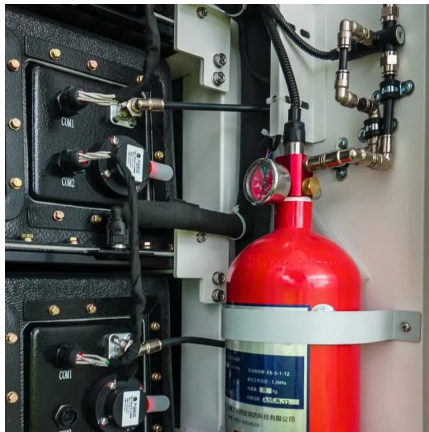

8000W) pure sine wave inverter, with 4 cables ...