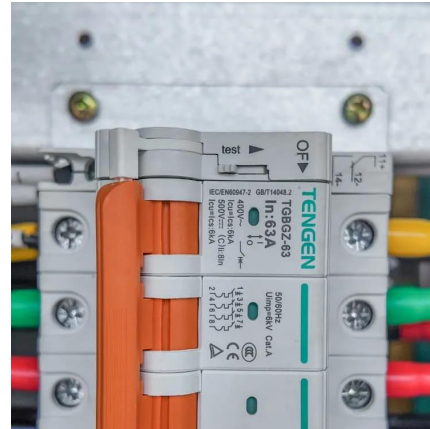

[SGPF-8000W Series Pure Sine Wave Inverter With E Display](#)

The SGPE series high-frequency pure sine wave inverter adopts intelligent color display design, visualizes operating data, uses imported chips and independently developed software, and ...