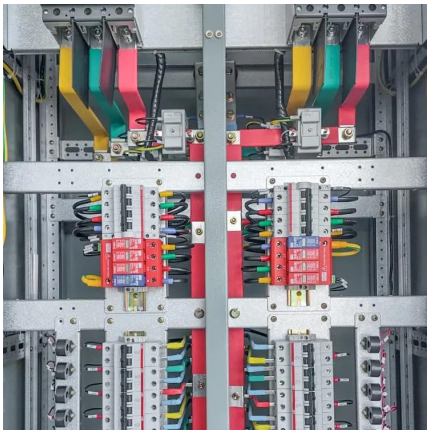

Tools & Home Improvement for Sale - Shop Meiji Circuit Breaker Panel with best deals at Lazada PH Lowest Prices Vouchers Cash on Delivery Easy Shopping!

[ROYU Black Breaker with Enclosure & Outlet](#)

"ROYU Mini Circuit Breaker Bolt-on type/Plug-in type ( Screw Type Terminal ) Trust Royu's electrical devices which are designed to work strong, long and safely. Improved mechanical ...