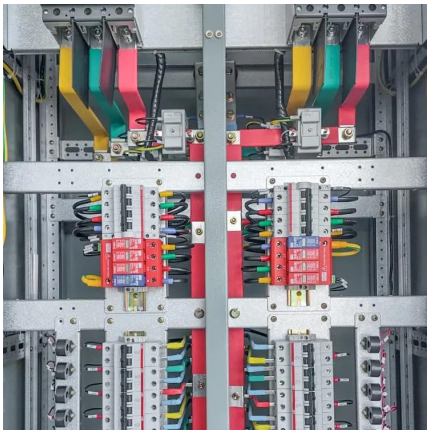

Royu Circuit Breaker Plug-In/Bolt-On Screw Type

Safety Breaker with Outlet, Royu Circuit Breaker Plug-in, 15A to 100A, 2-Pole, Screw Type, DIN Rail, Bureau Approved, Overcurrent Protection, Easy Installation. ,

ROYU Black Breaker with Enclosure & Outlet

"ROYU Mini Circuit Breaker Bolt-on type/Plug-in type (Screw Type Terminal) Trust Royu's electrical devices which are designed to work strong, long ...

Contact Us

For technical specifications, project proposals, or partnership inquiries, please visit:
<https://www.eiei.pl>

Scan QR Code for More Information