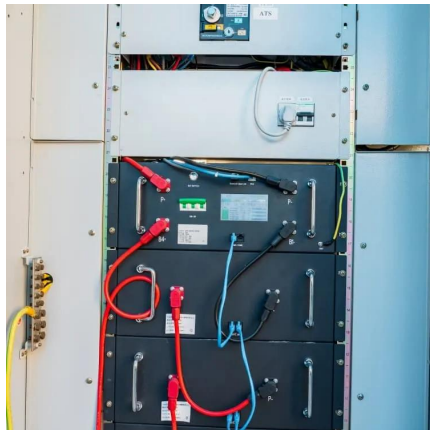

[Used Circuit Breakers for sale in Netherlands, Machinio](#)

Used circuit breakers for sale in Netherlands. ABB, Eaton, Schneider, and Siemens. Find circuit breakers on Machinio.