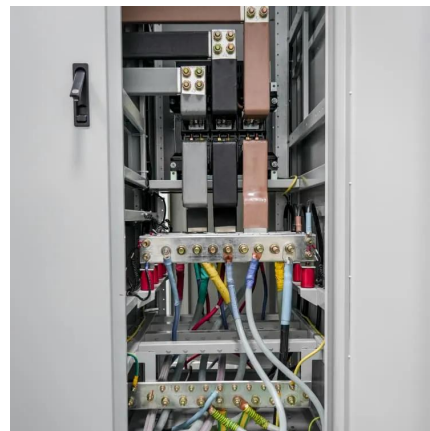

[ROYU MINI CIRCUIT BREAKER PLUG-IN (20A, 30A, 60A)](#)

Power demanding applications! Royu mini circuit breaker handles 20A, 30A, or 60A with 220V. Secure bolt-on connection & screw terminals for safe installation

[ROYU MINI CIRCUIT BREAKER PLUG-IN (20A, ...](#)

Power demanding applications! Royu mini circuit breaker handles 20A, 30A, or 60A with 220V. Secure bolt-on connection & screw terminals for safe ...