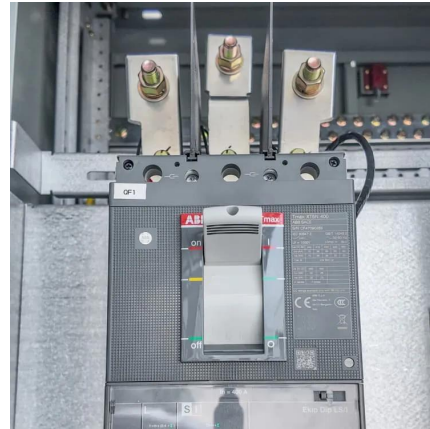

[Royu Circuit Breaker Plug-in Type Mechanical Lug](#)

Apr 17, 2023 · Royu Plug-In Breaker 2P 230v
60amperes 100amperes 60amperes 40amperes
30amperes 20amperes 15amperes [click here for
item check-out!]