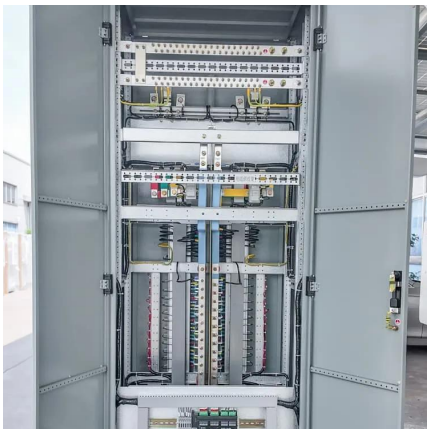

[BUILDMATE Royu Mini Circuit Breaker Bolt-On Type Screw ...](#)

Description BUILDMATE Royu Mini Circuit Breaker Bolt-On Type Screw Terminal 2 Pole 15A , 20A , 30A , 40A , 60A , 100A [SOLD PER PIECE] Electrical Safety Breaker Safety Circuit ...

[Royu Screw Type Terminal Circuit Breaker](#)

Royu Screw Type Terminal Circuit Breaker
Installation Type: Plug-in
Type: Screw Type
Terminal (2- Pole)
Voltage: 220V
Model Ampere
Price RCB15 15A 300.00 RCB20 20A 300.00 RCB30 ...