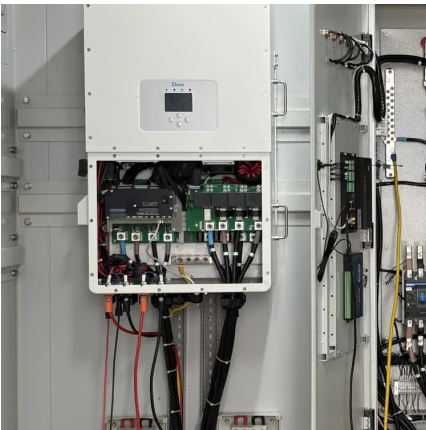

### [POWER CABINET FOR 5G COMMUNICATION BASE STATION](#)

The battery cabinet for base station is a special cabinet to provide uninterrupted power supply for communication base stations and related equipment, which can be placed with various types ...

### [Energy storage system of communication base station](#)

Energy storage system of communication base station Base station energy cabinet: floor-standing, used in communication base stations, smart cities, smart transportation, power ...