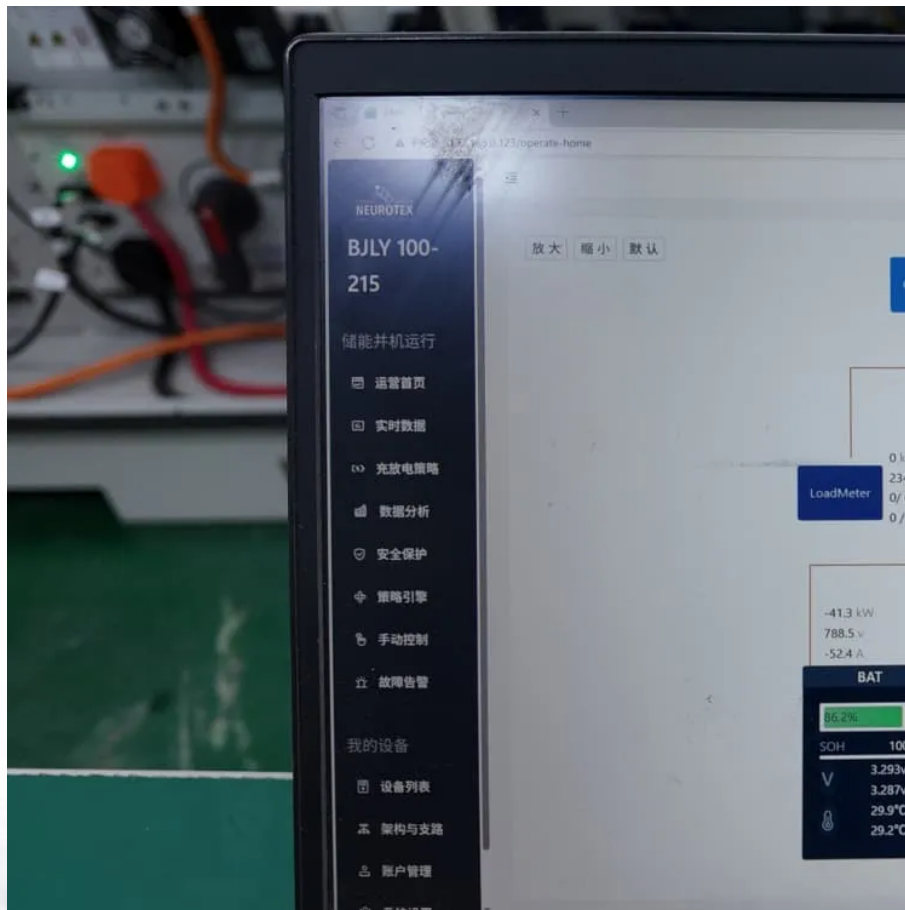

# Replace the power cabinet without power failure in base station

## Overview

---

What is a base station power cabinet?

The base station power cabinet is a key equipment ensuring continuous power supply to base station devices, with LLVD (Load Low Voltage Disconnect) and BLVD (Battery Low Voltage Disconnect) being two important protection mechanisms in the power cabinet.