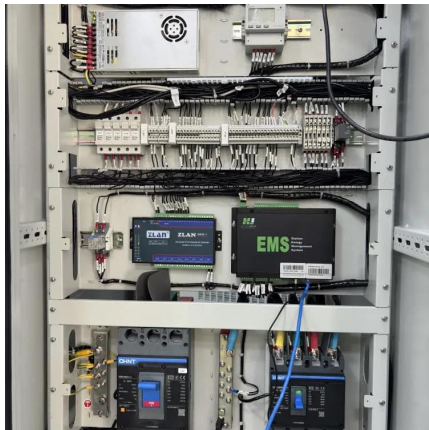

[MWPD PRO 5000W Pure Sine Wave Inverter](#)

Nov 1, 2025 · Pure Sine Wave Power: This inverter delivers pure sine wave power, ensuring smooth and stable electricity, which is essential for sensitive electronics, appliances, and tools. ...