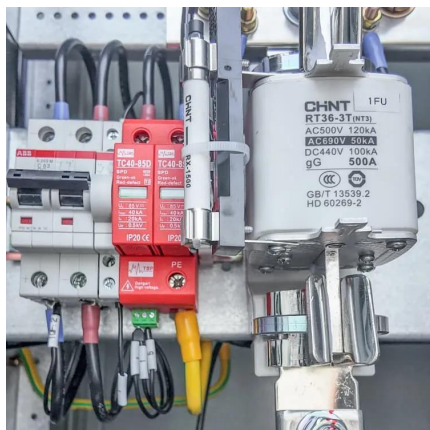

[Pure Sine Wave 72V Inverter 5000W](#)

Jan 2, 2025 · Shop high-quality pure sine wave 72v inverter 5000w for reliable power. Find efficient solar inverters, power inverters, and more. Perfect for home or commercial use.