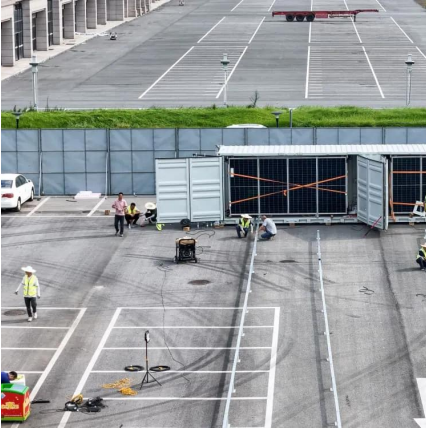

Prefabricated container energy storage box