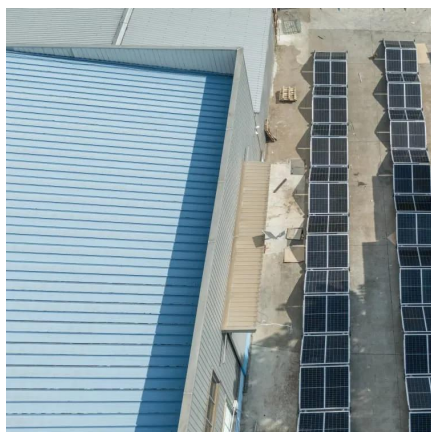

[E Series Energy Storage Container](#)

Energy storage containers are advanced prefabricated integrated energy storage solutions that provide stable and reliable power supply for ...