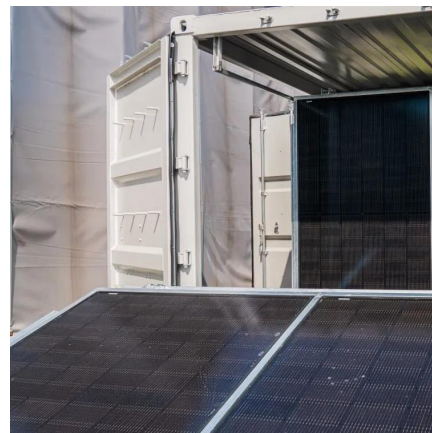

40F CONTAINER ENERGY STORAGE_C&L_GUANGDONG ...

Jun 7, 2025 · Grid level energy storage: Stabilize the fluctuations of renewable energy, enhance the stability of the power grid, and obtain peak valley price differences and auxiliary service ...

Prefabricated Power Container , All-in-One ...

Deploy a prefabricated power container in 30 days, not months. Our all-in-one solution integrates HV/LV switchgear, control systems, and smart ...