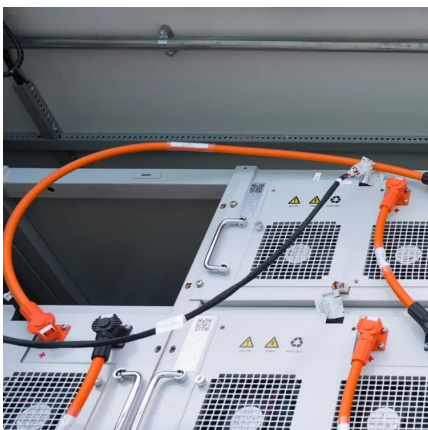

20FT Container 250KW 803KWH Battery Energy Storage ...

3 days ago · The Bluesun 20-foot BESS Container is a powerful energy storage solution featuring battery status monitoring, event logging, dynamic balancing, and advanced protection ...