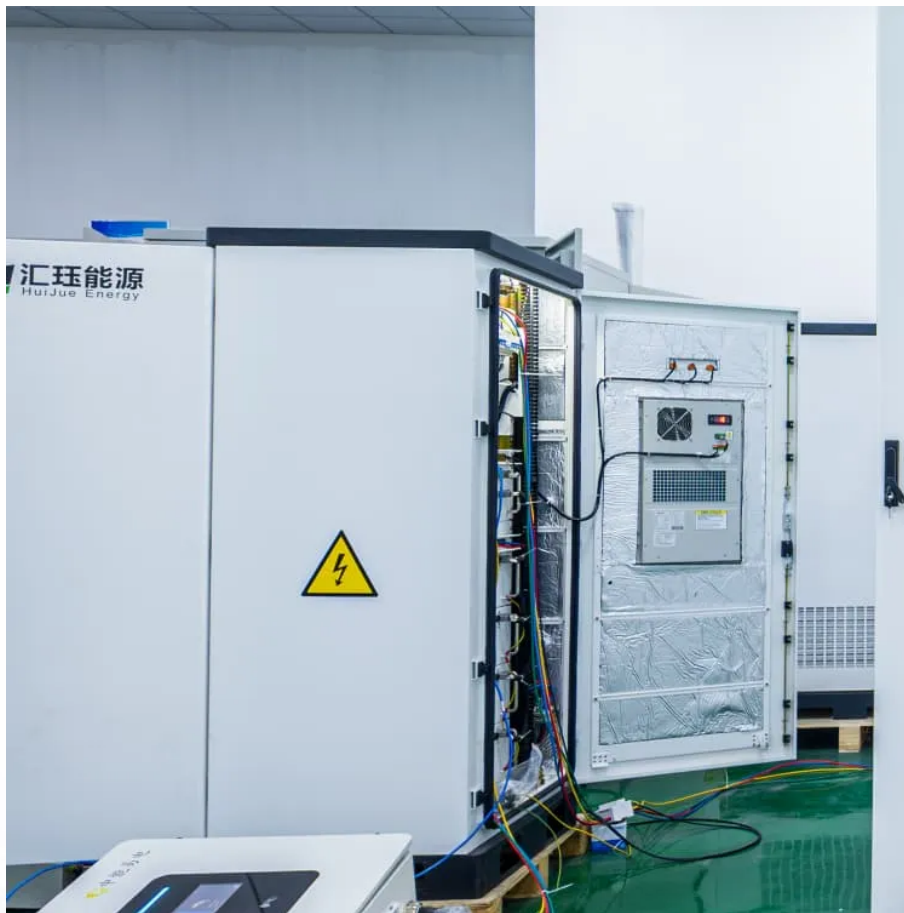

Power breaker switch factory in London

Overview

What is electrical switchgear?

We specialise in the design and manufacture of electrical switchgear. Switchgear is essential for the efficient and safe operation of electrical systems. It plays a pivotal role in the management of power distribution, especially in industrial sites and expansive commercial facilities.