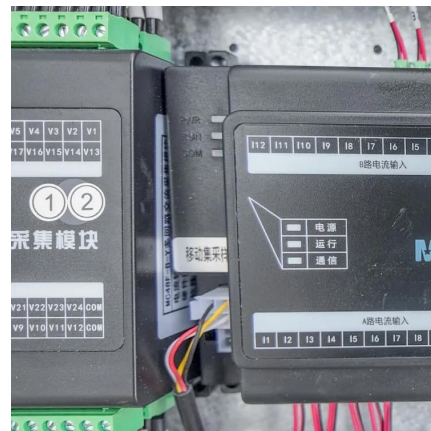

Yoshino Power

Keep your family gatherings running smoothly by powering up fridges, grills, and entertainment systems with Yoshino solid ...