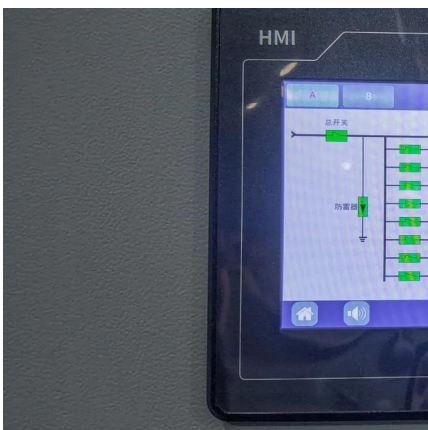

[Cameroon Portable Power Station Market (2024-2030)](#)

Historical Data and Forecast of Cameroon Portable Power Station Market Revenues & Volume By Emergency Power (Residential & Commercial end user) for the Period 2020-2030