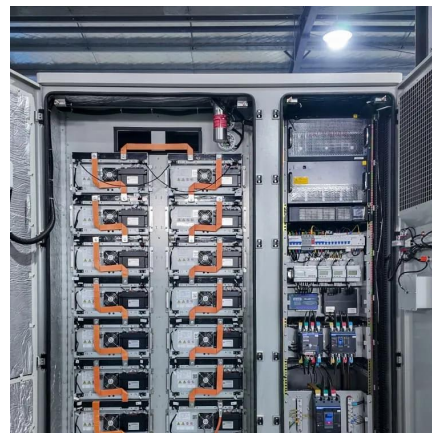

Outdoor Battery Cabinet, HindlePower

EPIC Series Battery Cabinet Battery cabinets for indoor and outdoor applications HindlePower's Battery Cabinet is designed to maximize DC ...

Battery Cabinets for Uninterrupted Power ...

Battery Cabinets Through cutting-edge research and innovation, advanced engineered power products for backup battery cabinets have become ...