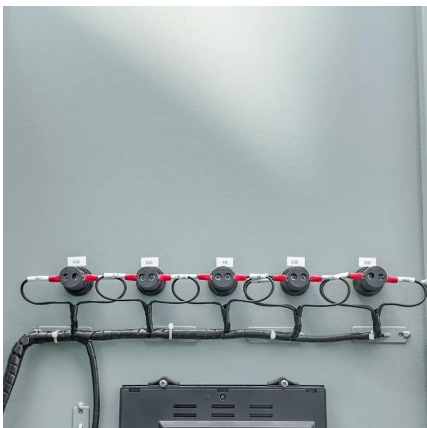

charge controller, and inverter, requiring an external battery for safe and stable AC output. For ...

[Outdoor DC 12V to AC 220V 1000W Peak Power Inverter ...](#)

Dec 2, 2025 · Power inverter converts 12V or 24V DC from battery or car lighter to AC 110V or 220V household power, with USB port and AC outlet for fast charging the electronic devices. ...

[12V-220V/230V Battery Inverter , 3000 Watt Pure Sine Wave](#)

Shop Leaptrend 12V DC to 220V/230V/240V AC 3000W Pure Sine Wave Battery Inverter designed for RVs, Trucks, Outdoor, Off-Road, Marine, Home Household Electronics including ...

4000W solar inverter kit, 12V to 110V/220V solar system, solar panel

4000W solar inverter kit, 12V to 110V/220V solar system, solar panel charging, home and outdoor power generation system 4.9 56 Reviews ? 109 sold Color: black 220V 50HZ Customer ...