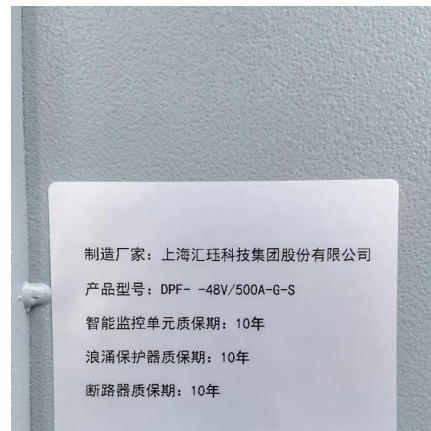

Energy Storage LiFePO4 Battery 6.2kw 28kwh Outdoor Storage Cabinet ...

Aug 20, 2025 · Product Description
6.2KW/28KWH Outdoor Ess Cabinet The energy storage cabinet consists of 2 51.2V 280AH battery packs, and the 51.2V 560AH DC source supplies ...

[Outdoor Power Cabinet , Power Cabinet , NPX06-H1](#)

LongXing outdoor power cabinet provides flexible size options, offers the ideal enclosure solution to build the whole base station inside. The cabinets system supports network equipment, ...