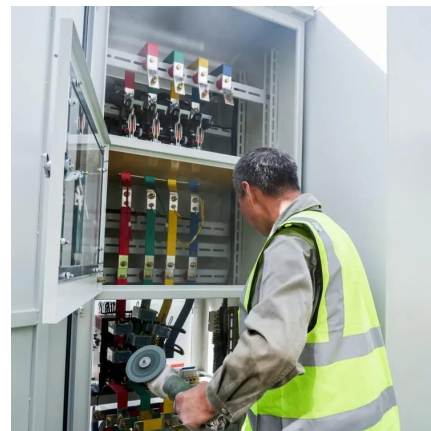

The Generac PWRcell Outdoor Rated (OR) Battery Cabinet allows for various storage configurations to suit any need. DC-couple to Generac ...

[SimpliPhi Battery Cabinet \(6\)](#)

The SimpliPhi (now Briggs & Stratton) BOSS.6 Battery Only Storage System is a NEMA 3R-rated outdoor enclosure designed to house and wire up to six SimpliPhi 3.8 kWh LFP ...