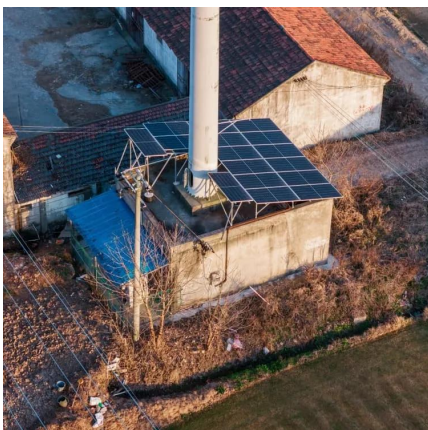

[Ax3000 Wifi6 Dual Band Outdoor Access ...](#)

Nov 21, 2025 · Sailsky Ax3000 Wifi6 Dual Band Outdoor Access Point With Metal Housing The Sailsky Outdoor Access Point BL3000HW is a next ...