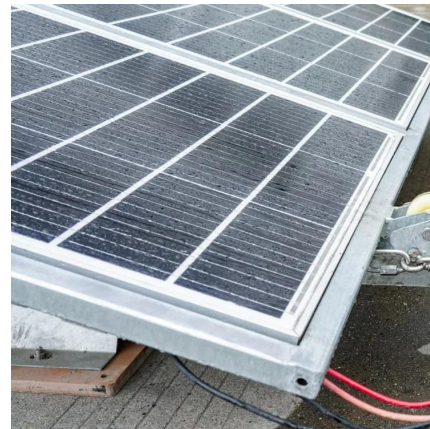

Mobile Charging Solutions-LiFe-Younger:Energy Storage System and Mobile

Jul 11, 2024 · A mobile energy storage charging solution bypasses these constraints. With flexible deployment, rapid setup, and dual high-power charging outputs, it enables instant energy ...