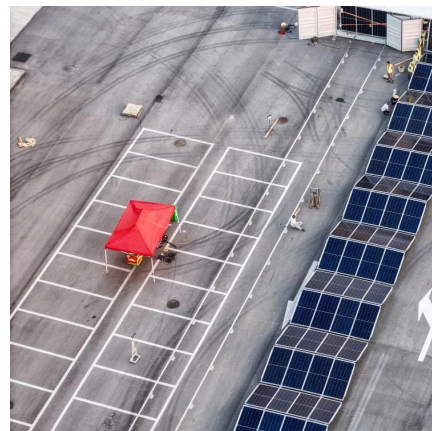

Mobile base station vehicle container lifting system hydraulic ...

Mobile base station vehicle container lifting system hydraulic cylinder jacks UFINE hydraulic container hoist system give you the power to lift containers on and off trucks without relying on ...

[New mobile container base station , GSM Container , Karmod](#)

Mobile base stations and GSM containers of Karmod allow your workforce at remote site to connect with their family and friends.