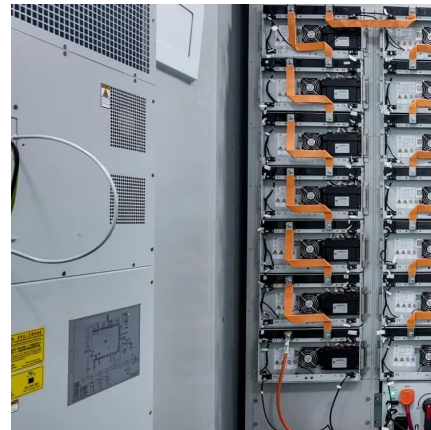

[Top 10 Switchgear Manufacturers in USA](#)

Sep 5, 2024 · Partitioning, Reclosers, and Overhead Switchgear
UL891 Switchboards for Low Voltage
UL1558 Switchgear for Low Voltage
Mid ...

MV Switchgear

Characteristics Metal-clad, air-insulated switchgear. Suitable for medium voltage distribution. Guaranteed arc-proof units. Factory-tested for indoor ...