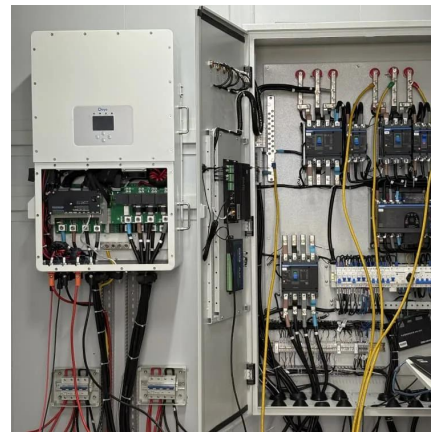

Switchgear

Efacec offers a wide range of flexible and sustainable switchgear solutions for medium voltage electricity distribution.