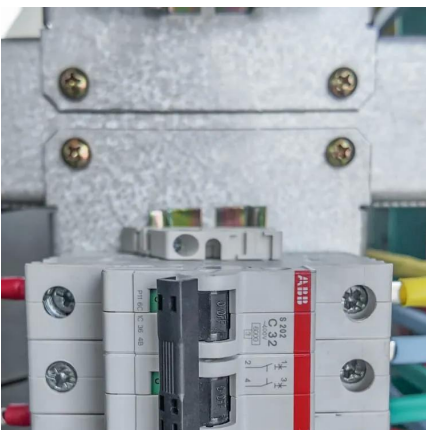

[GMRS Base Stations for Reliable Communication](#)

A GMRS (General Mobile Radio Service) base station is an essential component for individuals and organizations seeking reliable communication across a wide area. Operating under the ...

[Mobile Command Centers , Emergency ...](#)

We are the industry leader in Mobile Command Centers and emergency communications. We build custom mobile command centers, including ...

[Mobile Command and Communication Vehicle Brochure...](#)

May 8, 2024 · Mobile Command And Interoperable Communication The versatile and robust MCCVs serve as mobile C4 centres to support on-site mission planning and management of ...