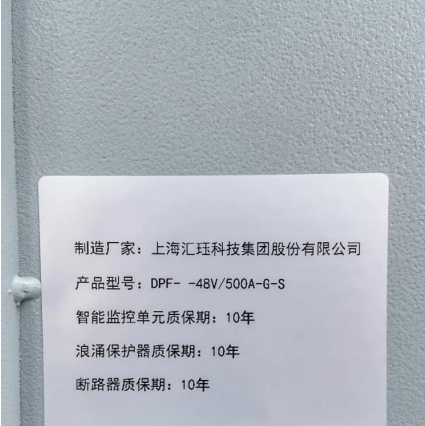

Mechanical Emergency Communication Command Base Station