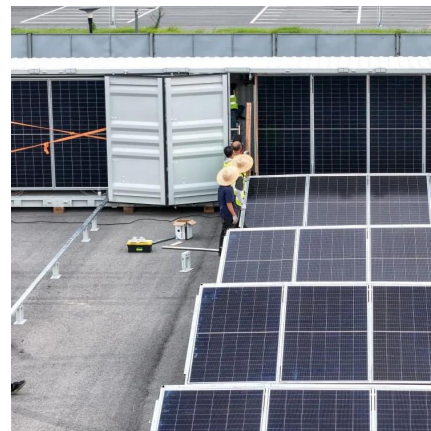

Container

4000/5000Lt. tank space-optimized for containers External refuelling with signal lamp for Container External refuelling with analogue level indicator Fuel connections with 3-way valve & ...