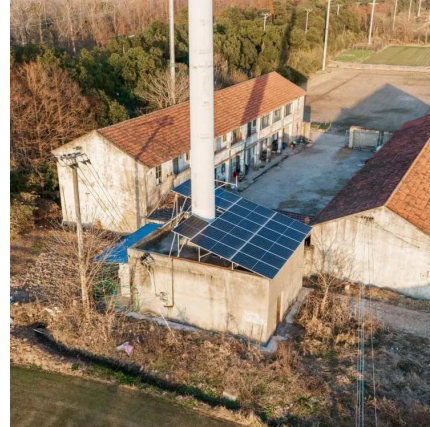

[PowerLINE® Generator Sets , Carrier Transicold](#)

Carrier's industry-leading PowerLINE® Generator Sets are designed and built for continuous, unattended operation for all refrigerated containers ...