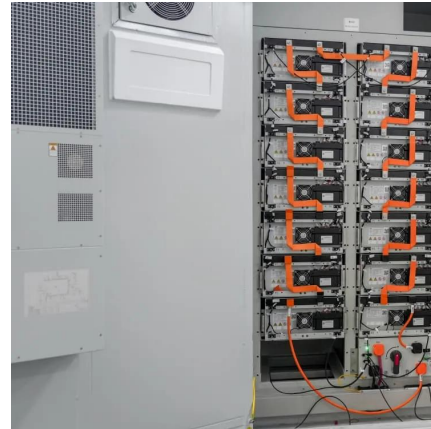

Battery Cabinets

The Battery cabinet is designed to house standard VRLA Batteries of capacity range from 24Ah to 105Ah (C10). The battery cabinets are available in 5 different mechanical dimensions, are able ...