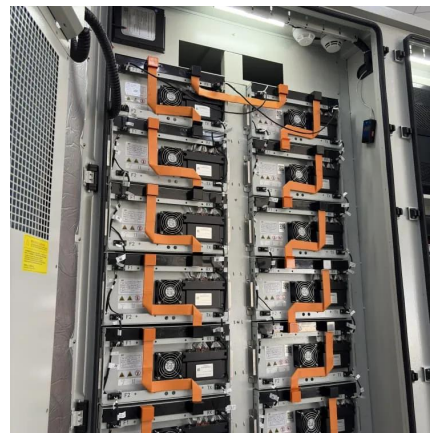

Complete Guide to 5G Base Station Construction , Key Steps, ...

Nov 17, 2024 · Explore how 5G base stations are built--from site planning and cabinet installation to power systems and cooling solutions. Learn the essential components, technologies, and ...