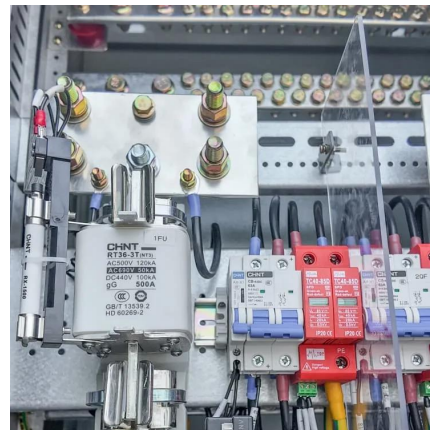

Movable Base Stations in Mobile Networks for Emergency Communications

Sep 8, 2023 · An emergency communication system is necessary for first responders, who need to enter areas with no network coverage or damaged network infrastructure due to natural or ...