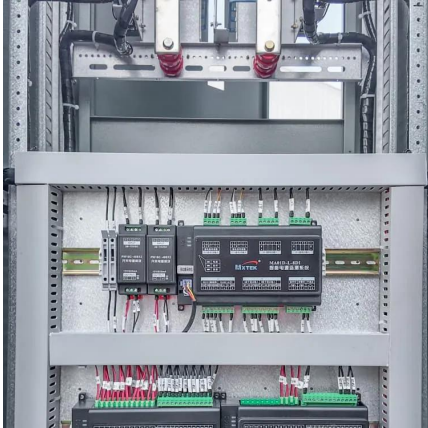

Italian Milan solar container outdoor power bms module