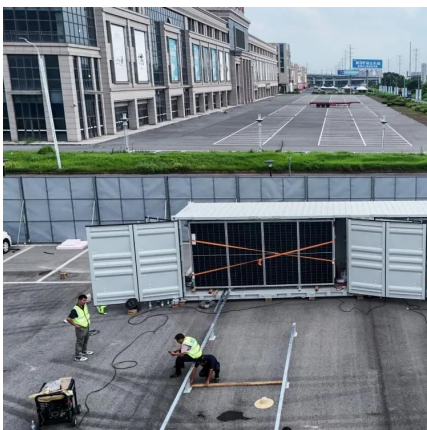

Energy storage container, BESS container

5 days ago · What is energy storage container? SCU uses standard battery modules, PCS modules, BMS, EMS, and other systems to form standard ...