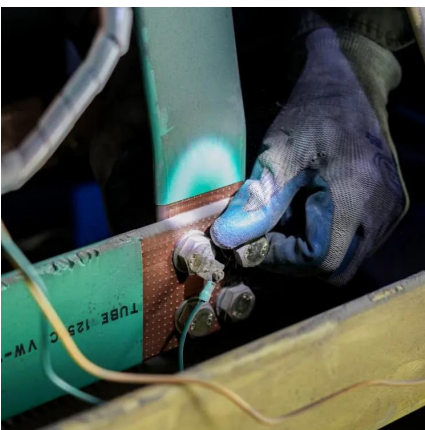

[What Does a Neutral Wire Do?](#)

2 days ago · A neutral wire, also known as the electrical neutral line, plays a pivotal role in preventing electrical hazards. If you are looking to upgrade your electrical system or need ...

[What Does a Neutral Wire Do?](#)

2 days ago · A neutral wire, also known as the electrical neutral line, plays a pivotal role in preventing electrical hazards. If you are looking to upgrade ...

[Electrify Your Home: A Step-by-Step Guide ...](#)

Jan 11, 2024 · Homes built before the 1980s may not have a neutral wire in their switch boxes, which can create unsafe conditions. The good news is ...