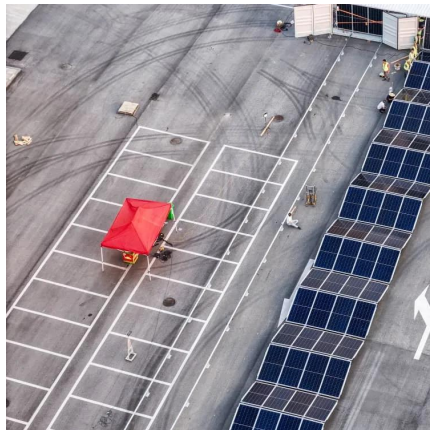

[Rogue Interaction Gadgets Established In Chinese Solar ...](#)

After united state specialists uncovered "rogue interaction gadgets" in Chinese solar inverters, Western nations increased safety signals since they feared they may be utilized to undercut ...