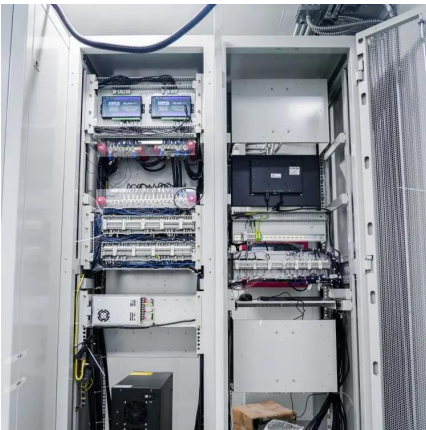

AFN

May 20, 2025 · Power inverters can be found in solar panels and wind turbines that are connected to the electricity grid as well as batteries, heat pumps, and electric vehicle chargers. Mainly ...

[Hidden Communication Devices Found in ...](#)

May 21, 2025 · A team of engineers in the U.S. took apart a solar power inverter. It looked like any other--sleek, compact, humming with the ...

[Security Concerns Over Chinese-Made Solar Inverters](#)

May 21, 2025 · Recent revelations concerning Chinese-manufactured solar power inverters have raised significant security concerns following the discovery of potentially harmful ...