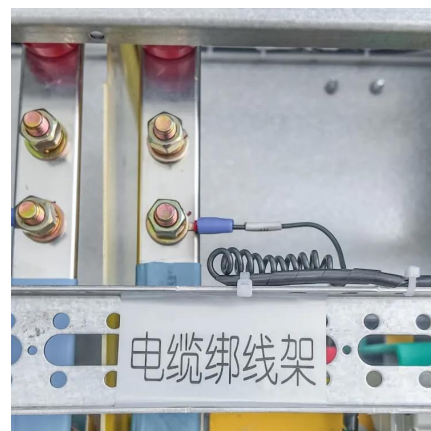

220 Volt Inverter: The Ultimate Guide to Choosing the Right ...

May 23, 2025 · A 220 volt inverter converts DC power from batteries into 220V AC power, allowing you to run appliances when traditional power sources are unavailable. How do I ...

[PURE SINE WAVE INVERTER,DC POWER SUPPLY](#)

The solution is equipped with 220V AC power supply and 220V DC power Input, which fills the gap between the traditional UPS power supply and common pure sine wave inverter solutions.