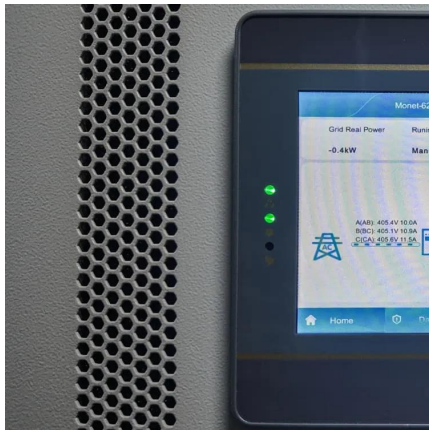

[Amazon : 220 Volt Inverter](#)

Power Inverter 2500 Watt, Vehicles 12V to 110V 220V Converter 2500w, Power Adapter, Pure Sine Wave Inverter for Car, RV, Solar, Truck, Camping Gear, with LCD Display Add to cart Overall Pick