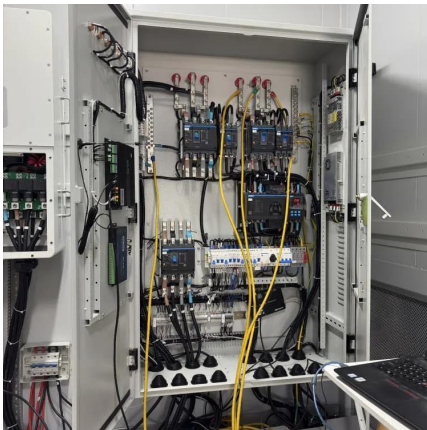

[2000W Pure Sine Wave DC 12V 24V to AC 220V Inverter ...](#)

BAP pure sine wave inverter series offers a variety of power options, ranging from 300W to 4000W, to meet different power needs. Its input voltage range is wide, supporting 12V and 24V ...

[12V-220V/230V Battery Inverter , 3000 Watt Pure Sine Wave](#)

Shop Leaptrend 12V DC to 220V/230V/240V AC 3000W Pure Sine Wave Battery Inverter designed for RVs, Trucks, Outdoor, Off-Road, Marine, Home Household Electronics including ...

[Power Inverter 2000W (Peak Power) DC 12V ...](#)

About this item ?Power Inverter? Power inverter provides 2000W DC 12V to AC 110V 220V continuous power. inverter high efficiency, stable ...