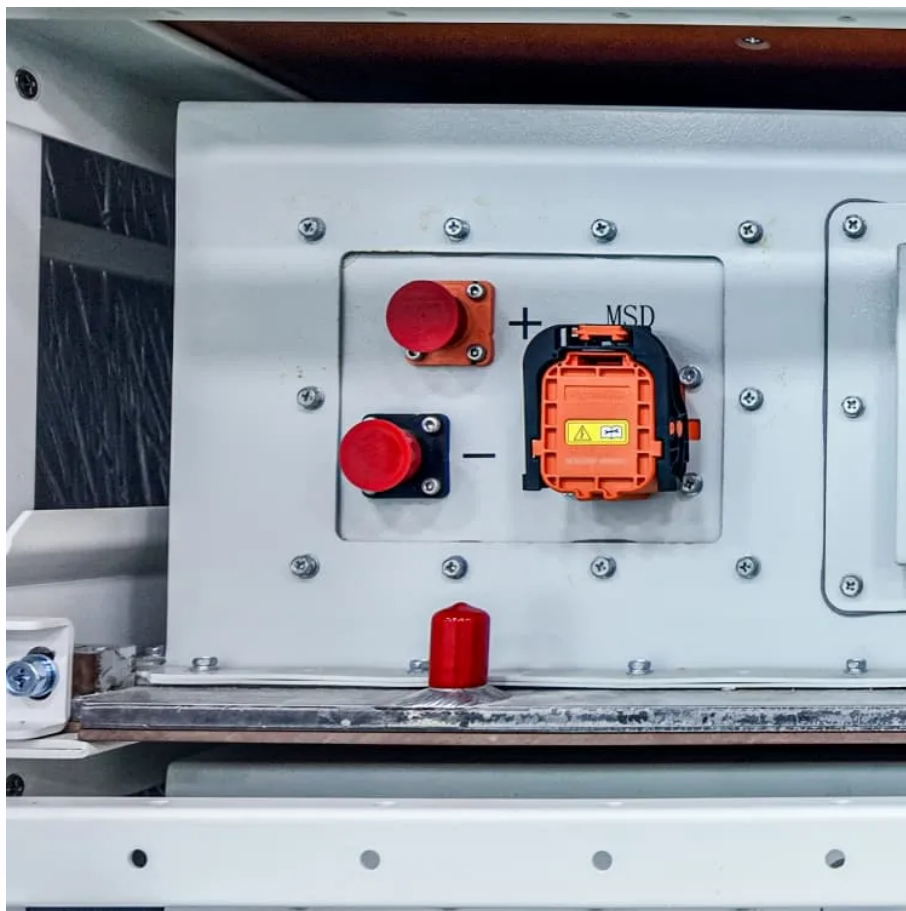

Inverter AC 220v

Overview

What is a 12V inverter?

12V Inverter. A 12V inverter is an electrical device that converts 12 volts of DC power into AC power. The input power typically comes from a 12V battery. Modified sine wave power inverter can provide you 110/120V or 220/230V/240V AC power.

What is a power inverter?

A power inverter is an electronic device that converts direct current (DC) power into alternating current (AC) power. In our website, you can find our wide selections of DC to AC inverters with power ratings from 75W to 5000W.

What types of inverters are available?

We offer a variety of specifications and models of inverters to meet your power needs, whether for home, automotive, or travel purposes. The Leaptrend Sirius series 3000W 12V Pure Sine Wave Inverter is perfect for most off-grid systems, whether for a van, RVs, trucks, boats, yachts, coffee van inverter or any remote location needing power.

12v to 220v, Pure Sine Wave Inverter, AC 12 V, 24 V, 48 V to DC 110V 220 V Power Converter with Socket and LCD Display for RV, Truck, Boat, Camping and Home (5000W) Save 7% at ...

[Power Inverter 2000W \(Peak Power\) DC 12V to AC 220V ...](#)