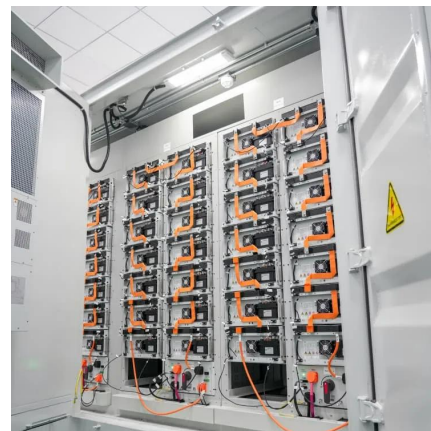

[Pure Sine Wave Inverter 1600W 2200W ...](#)

Buy FORYON Pure Sine Wave Inverter 1600W 2200W 3000W DC12V/24V to AC 110V 220V Voltage Converter Power Car Inverter Solar Inverter ...