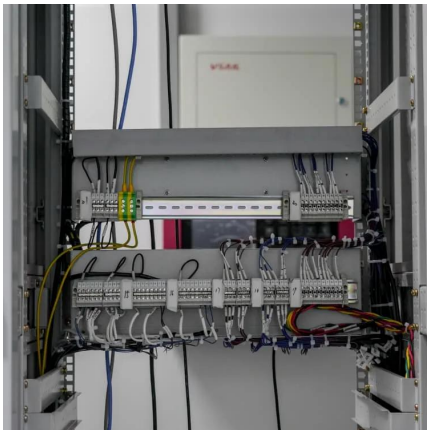

[Power Inverter, DC to AC Inverter , inverter](#)

80w car power inverter, modified sine wave, DC 12v input to 220V AC output, advanced circuit design, high conversion efficiency up to 90%. Rated power 80w, peak power 160w. Adopting ...