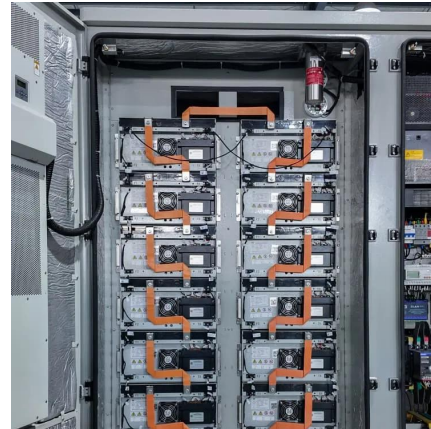

[Power Inverter, DC to AC Inverter , inverter](#)

80w car power inverter, modified sine wave, DC 12v input to 220V AC output, advanced circuit design, high conversion efficiency up to 90%. Rated power 80w, peak power 160w. Adopting ...